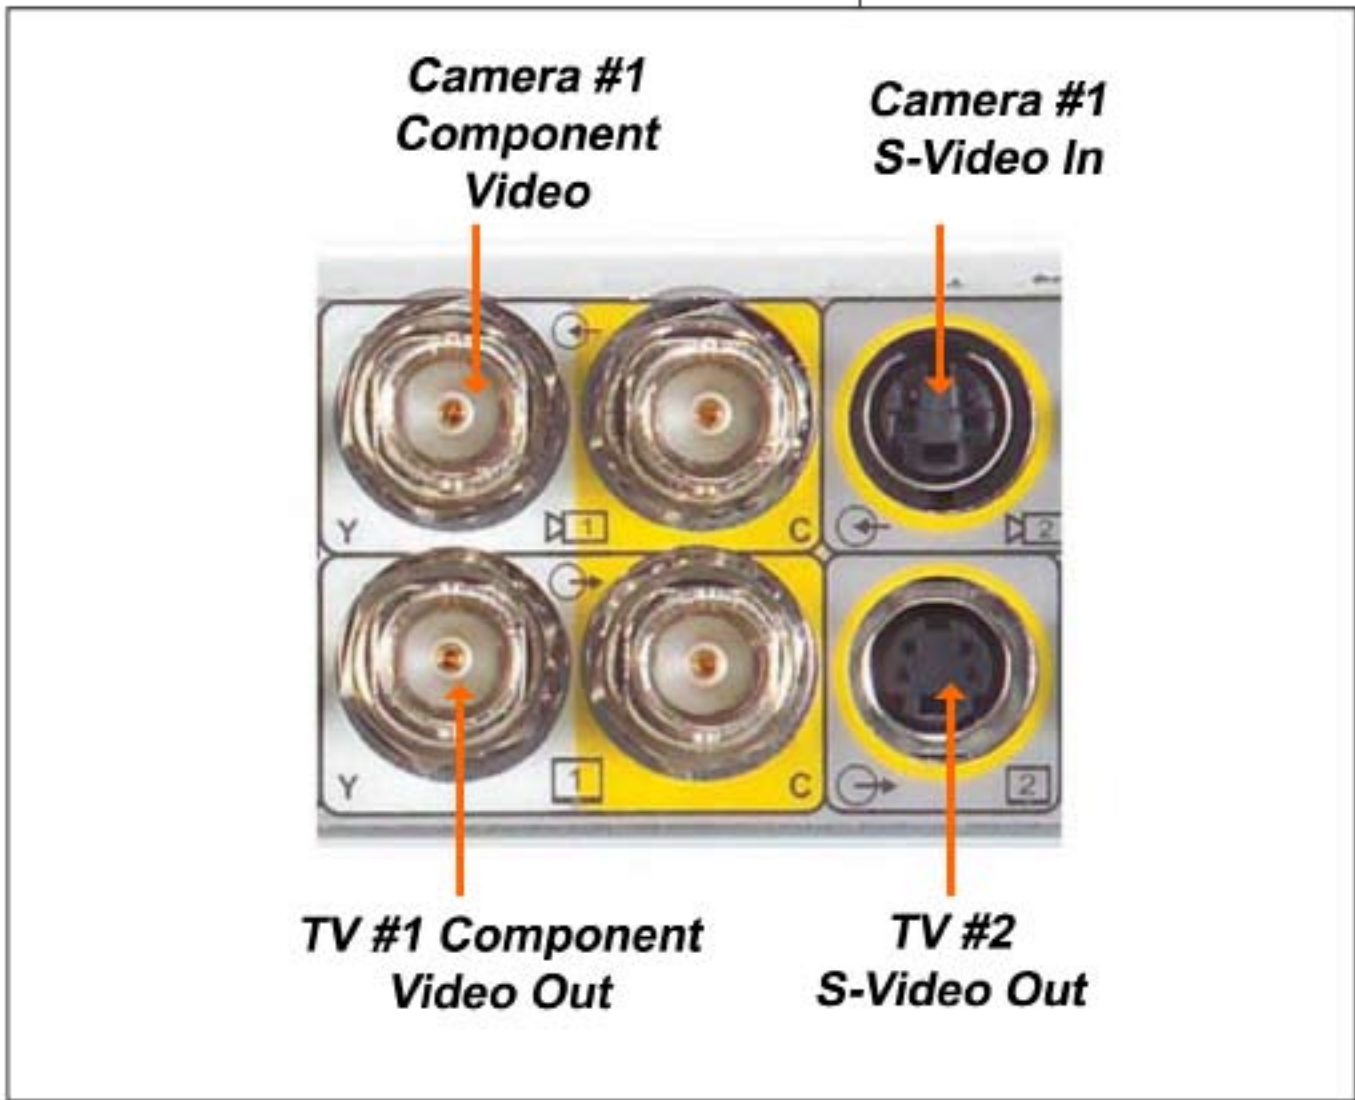

**Quad BRI/V.35/PRI
Interface Port**

VCR/DVD Audio/Video In

VCR/DVD Audio/Video Out

VGA Input

Composite Audio Out