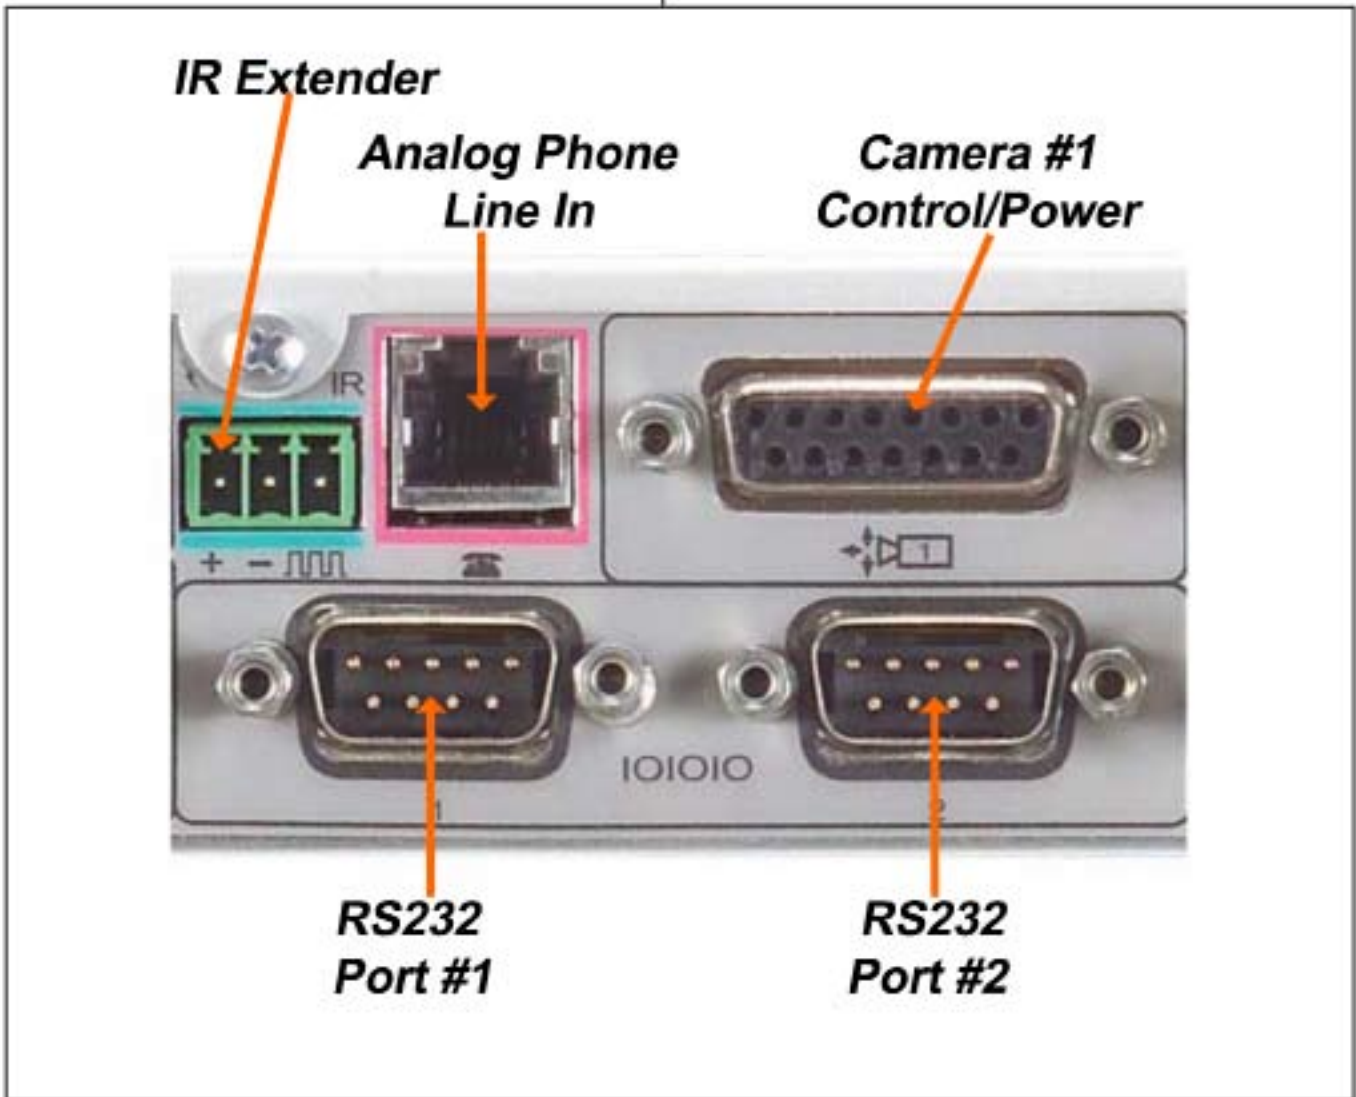

**Quad BRI/V.35/PRI
Interface Port**

VCR/DVD Audio/Video In

VCR/DVD Audio/Video Out

VGA Input

Composite Audio Out